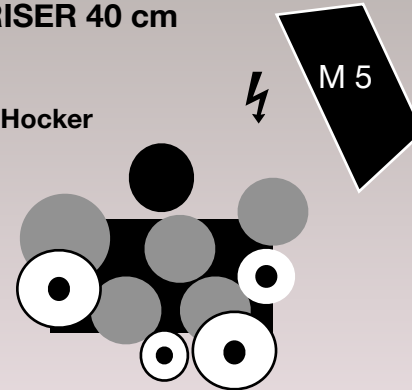

## NATIVØ

**Drums**  
**Mapex Tornado**  
 10" Tom  
 12" Tom  
 16" Floor Tom  
 22" Bass Drum  
 14" Snare  
 13" Timbal

UPSTAGE RISER 40 cm

DRUMS  
 (CH 1-9)

Hocker

BASS  
 (CH-10)

Mark Bass mini CMD 151 P  
 1 x 15"