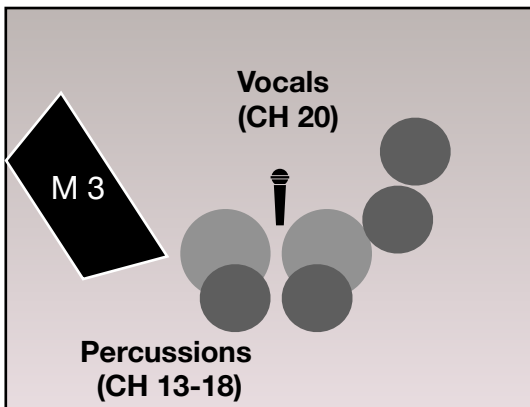

BASS
(CH-10)

Mark Bass mini CMD 151 P
1 x 15"

M 4

GIT. Stage Center
(CH-12)

Fender Blues Deluxe
1 x 12"

GIT. Stage Left
(CH-11)

Fender Champion 100
2 x 12"

Meinl Quinto 11"
Meinl Tumba 13"
Meinl Bongos 6"/ 8"
Meinl Djembe 10"
Meinl Darbuka 9"

Vocals
(CH 20)